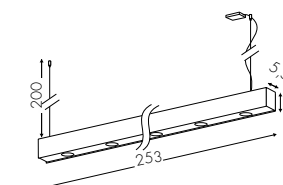

configurazione standard: / basic configuration: / Standard Konfiguration:

24° Ottica - Optic - Optik

● B 3000K

BV ☐

1030S2OFBV24B Spot 2x7W 2x680lm* - 220V
1030S2DMBV24B DALI (Push) Spot 2x7W 2x680lm - 220V

1030S3OFBV24B Spot 3x7W 3x680lm - 220V
1030S3DMBV24B DALI (Push) Spot 3x7W 3x680lm - 220V

1030S4OFBV24B Spot 4x7W 4x680lm - 220V
1030S4DMBV24B DALI (Push) Spot 4x7W 4x680lm - 220V

STANDARD: Composizione/composition/Komposition

1030S5OFBV24B Spot 4x7W 4x680lm+18W 2390lm - 220V
1030S5DMBV24B DALI (Push) Spot 4x7W 4x680lm+18W 2390lm - 220V

1030S6OFBV24B Spot 5x7W 5x680lm+18W 2390lm - 220V
1030S6DMBV24B DALI (Push) Spot 5x7W 5x680lm+18W 2390lm - 220V

1030S7OFBV24B Spot 5x7W 5x680lm+18W 2390lm - 220V
1030S7DMBV24B DALI (Push) Spot 5x7W 5x680lm+18W 2390lm - 220V

STANDARD: Stand-Alone
CUSTOM: Composizione/composition/Komposition

● C 4000K

NE ☐

A Alimentatore Incorporato - Incorporated Power Supply - Eingebautes Netzteil

* 2x680lm effettivi - effective - effektive con - with - mit 24°

Configura Configure / Konfigurieren
www.teamitaliailluminazione.it

Per **configurazioni custom** consultare il nostro sito.
For **bespoke custom configurations**, please refer to our website.
Für **Sonderanfertigungen** besuchen Sie unsere Website.

configurazione standard: / basic configuration: / Standard Konfiguration:

36° Ottica - Optic - Optik

● B 3000K

BV ☐

1100BOFBV36B 2x4W 2x480lm* - 220V
1100BDMBV36B DALI (Push) 2x4W 2x480lm - 220V

1100EOFBV36B 4x4W 4x480lm - 220V
1100EDMBV36B DALI (Push) 4x4W 4x480lm - 220V

1100FOFBV36B 5x4W 5x480lm - 220V
1100FDMBV36B DALI (Push) 5x4W 5x480lm - 220V

STANDARD: Stand-Alone
CUSTOM: Composizione/composition/Komposition

● C 4000K

NE ☐

A Alimentatore Incorporato - Incorporated Power Supply - Eingebautes Netzteil