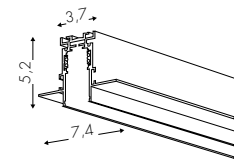

configurazione standard: / basic configuration: / Standard Konfiguration:

BV NE
□ ■

9074I48 Track incasso 48V DC 2mt
Recessed Track 48v DC 2mt
Track gipskarton 48V DC (2mt)

9074I148 Track incasso 48V DC 1mt
Recessed Track 48v DC 1mt
Track gipskarton 48V DC (1mt)