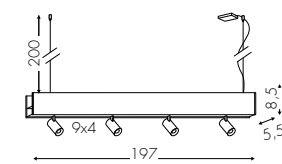

1030S5OFBV24B Spot 4x7W 4x680lm+18W 2390lm - 220V
1030S5DMBV24B DALI (Push) Spot 4x7W 4x680lm+18W 2390lm - 220V