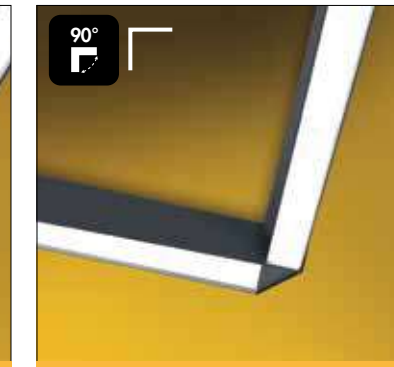

Emme24
giunto "L" 90°
90° "L" joint - 90°-L"-Verbinder **69**