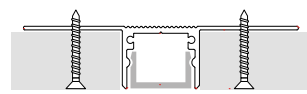

configurazione standard: / basic configuration: / Standard Konfiguration:

BV

4010I - INCASSO A RASO I

- **4010IZ0MT1** profilo/profile 100 cm (NO LED)
- **4010IZ0MT2** profilo/profile 200 cm (NO LED)
- **4010IZ0MT3** profilo/profile 300 cm (NO LED)

E2 Opale - Opal

- Led non incluso - Led not included - Led nicht inbegriffen
- Alimentatore non incluso - Power Supply not included - Netzteile nicht inbegriffen

CARTONGESSO ESCLUSO