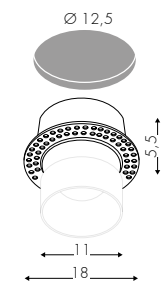

configurazione standard: / basic configuration: / Standard Konfiguration:

9017F Controcassa - Outer Casing - Einbauhülse

- TF Triac - Triac - Triac
- A Alimentatore Incorporato - Incorporated Power Supply - Eingebautes Netzteil
- A↑ Alimentatore Incluso in remoto - Included Power Supply in remote - Fernspeisung enthalten

* 1300lm effettivi - effective - effektive con - with - mit E28