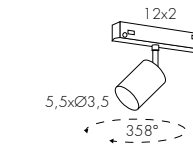

Finiture custom disponibili (verniciatura speciale a liquido)
Custom finishes available (special liquid coating)
Maßgeschneiderte Oberflächen erhältlich (spezielle Flüssiglackierung)

OV RV BR SV BY OC BF PL