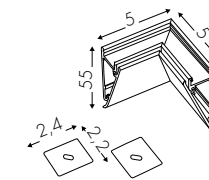

2102ZGA

connettore angolo (non incluse)
corner connector (not included)
Eckverbinder (nicht enthalten)

SERVIZIO SU MISURA

001001A

STRIPLED AND
CAPS
NOT INCLUDED

Taglio Profilo - Cut service

DIMMERS pag. 210
STRIP/ROLLE LED pag. 226-227
DRIVERS pag. 228-229

DIMMERS pag. 210
STRIP/ROLLE LED pag. 226-227
DRIVERS pag. 228-229