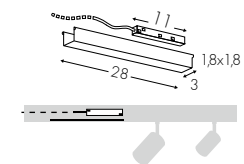

9074Z48 Kit connettore + cover (NO DRIVER)
Track angular junction "L" 48V DC (NO DRIVER)
Track Eckverbindung "L" 48V DC (NO DRIVER)

DRIVER NOT INCLUDED

✗ Alimentatore non incluso - Power Supply not included - Netzteile nicht enthalten

configurazione standard: / basic configuration: / Standard Konfiguration: