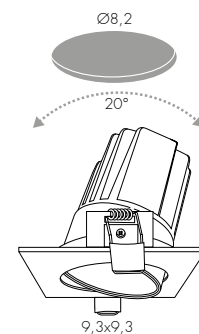

4096ABV36B

Max 10W 900lm - max.500mA - 20VDC

Alimentatore - Power supply - Netzteile

- **AE008F** Driver CC Triac IP20 (x1-2 art.4096A) (foro Ø47mm)
- **AE007B** Driver CC Dali (Push) IP20 (x1-2 art.4096A) (foro Ø52mm)

DRIVER NOT INCLUDED

● A 2700K ○ C 4000K

✗ Alimentatore non incluso - Power Supply not included - Netzteile nicht inbegriffen

* 800lm effettivi - effective - effektive con - with - mit **36°**