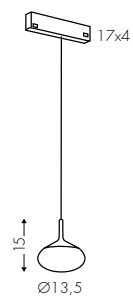

configurazione standard: / basic configuration: / Standard Konfiguration:

E2 Opale - Opal - Opal ● **B 3000K** BV
T1082A48BVE2B 6,5W 680lm* - 48V DC