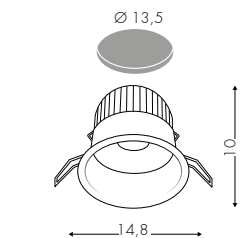

4017MOFBV36B
4017MTFBV36B

26W 3000lm - 220V
(Triac) 26W 3000lm - 220V

C 4000K

TF Triac - Triac - Triac
▲▲ Alimentatore Incluso in remoto - Included Power Supply in remote - Fernspeisung enthalten

* 1000lm effettivi - effective - effektive con - with - mit 36°