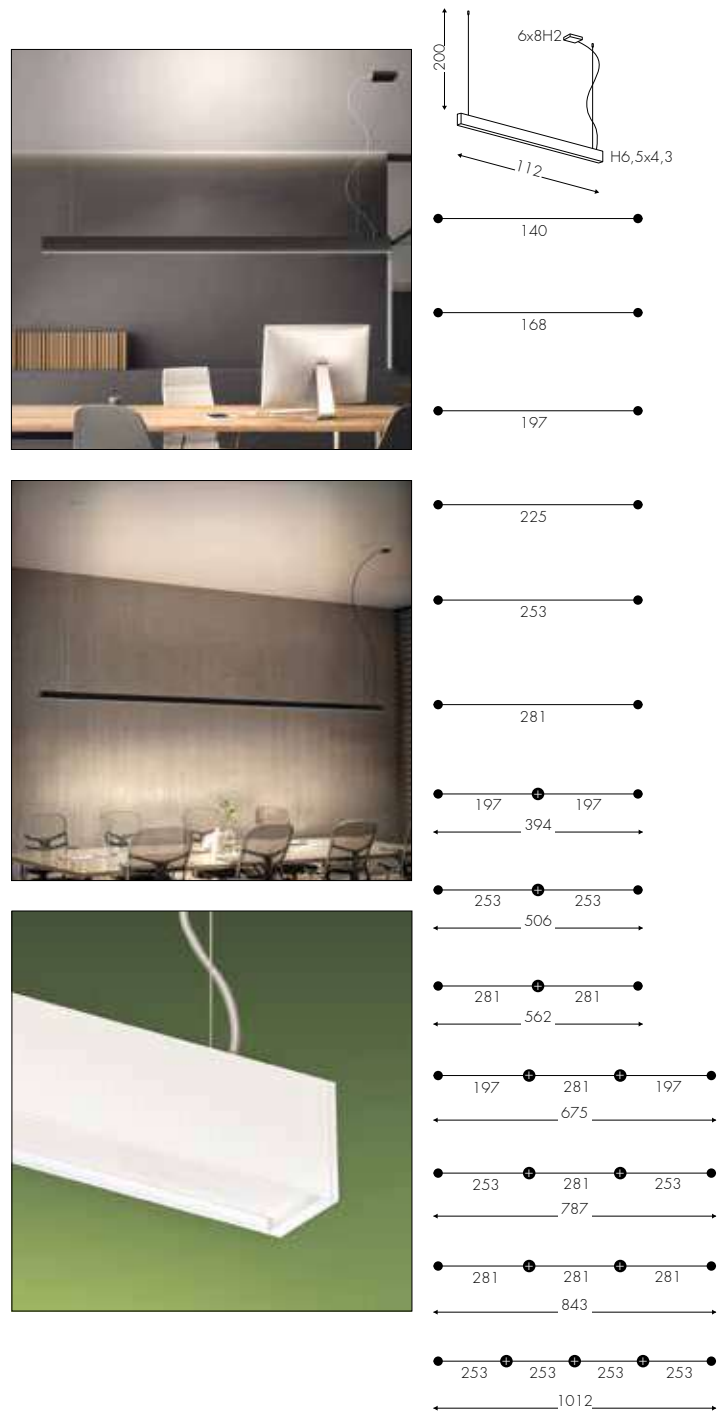

configurazione standard: / basic configuration: / Standard Konfiguration:

E2 Opale - Opal	B 3000K	BV
1058BOFBVE2B 1058BDMBVE2B	18W 2025lm* + 8W 1100lm - 220V DALI (Push) 18W 2025lm + 8W 1100lm - 220V	☐
1058COFBVE2B 1058CDMBVE2B	22W 2530lm + 8W 1100lm - 220V DALI (Push) 22W 2530lm + 8W 1100lm - 220V	☐
1058DOFBVE2B 1058DDMBVE2B	26W 3040lm + 16W 2200lm - 220V DALI (Push) 26W 3040lm + 16W 2200lm - 220V	☐
1058EOFBVE2B 1058EDMBVE2B	31W 3540lm + 16W 2200lm - 220V DALI (Push) 31W 3540lm + 16W 2200lm - 220V	☐
1058FOFBVE2B 1058FDMBVE2B	34W 4010lm + 16W 2200lm - 220V DALI (Push) 34W 4010lm + 16W 2200lm - 220V	☐
1058GOFBVE2B 1058GDMBVE2B	39W 4520lm + 16W 2200lm - 220V DALI (Push) 39W 4520lm + 16W 2200lm - 220V	☐
1058HOFBVE2B 1058HDMBVE2B	43W 5080lm + 16W 2200lm - 220V DALI (Push) 43W 5080lm + 16W 2200lm - 220V	☐
1058LOFBVE2B 1058LDMBVE2B	62W 7080lm + 32W 4400lm - 220V DALI (Push) 62W 7080lm + 32W 4400lm - 220V	☐
1058MOFBVE2B 1058MDMBVE2B	78W 9010lm + 32W 4400lm - 220V DALI (Push) - 78W 9010lm + 32W 4400lm - 220V	☐
1058NOFBVE2B 1058NDMBVE2B	86W 10155lm + 32W 4400lm - 220V DALI (Push) 86W 10155lm + 32W 4400lm - 220V	☐
1058OOFBVE2B 1058ODMBVE2B	105W 12160lm + 48W 6600lm - 220V DALI (Push) 105W 12160lm + 48W 6600lm - 220V	☐
1058POFBVE2B 1058PDMBVE2B	121W 14095lm + 48W 6600lm - 220V DALI (Push) 121W 14095lm + 48W 6600lm - 220V	☐
1058QOFBVE2B 1058QDMBVE2B	129W 15230lm + 48W 6600lm - 220V DALI (Push) 129W 15230lm + 48W 6600lm - 220V	☐
1058ROFBVE2B 1058RDMBVE2B	156W 18030lm + 64W 8800lm - 220V DALI (Push) 156W 18030lm + 64W 8800lm - 220V	☐

E19 UGR<19 Prism ☐ A 2700K ☐ C 4000K ☐ NE

configurazione standard: / basic configuration: / Standard Konfiguration: