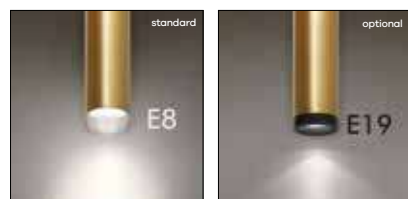

configurazione standard: / basic configuration: / Standard Konfiguration: