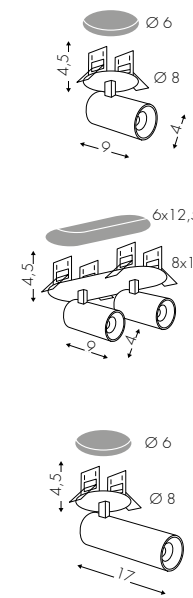

configurazione standard: / basic configuration: / Standard Konfiguration:

24° Ottica - Optic - Optik	B 3000K	BV ☐
4044PBV24B	7W 680lm* - 350mA 20V	
Alimentatore - Power supply - Netzteile		
AE006A	Driver CC OnOff IP20 (x 1 art. 4044P) (foro Ø47mm)	
AE006B	Driver CC OnOff IP20 (x2 art. 4044P) (foro Ø42mm)	
AE007A	Driver CC Dali(Push) IP20 (x1-2 art.4044P) (foro Ø37mm)	
AE008A	Driver CC Triac IP20 (x1 art.4044P) (foro Ø44mm)	
AE008B	Driver CC Triac IP20 (x1-2 art.4044P) (foro Ø57mm)	
4044QBV24B	2x7W 2x680lm - 350mA 40V	
Alimentatore - Power supply - Netzteile		
AE006B	Driver CC OnOff IP20 (X1 art. 4044Q) (foro 42mm)	
AE007A	Driver CC Dali(Push) IP20 (x1 art.4044Q) (foro Ø38mm)	
AE008B	Driver CC Triac IP20 (x1 art.4044Q) (foro Ø57mm)	
4044UBV24B	13W 1300lm - 350mA 36V	
Alimentatore - Power supply - Netzteile		
AE006B	Driver CC OnOff IP20 (x1 art. 4044U) (foro Ø42mm)	
AE007A	Driver CC Dali(Push) IP20 (x1 art.4044U) (foro Ø38mm)	
AE008B	Driver CC Triac IP20 (x1 art.4044U) (foro Ø57mm)	
DRIVER NOT INCLUDED		NE ☐

C 4000K

X Alimentatore non incluso - Power supply not included - Netzteile nicht inbegriffen

GU10 Sorgente non inclusa - Not included GU10 light source - GU10 Lichtquelle nicht enthalten

* 680lm effettivi - effective - effektive con - with - mit **24°**