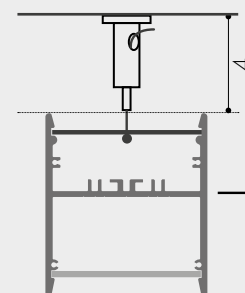

**AM1106T** Kit Testata (2x)  
Head Kit (2x) - Endkappen Kit (2x)

→ Nelle composizioni da 1106L (394cm) a 1106R (1012cm)  
**gli accessori sono inclusi.**  
In compositions 1106L (394cm) to 1106R (1012cm) **the accessories are already included.**  
Bei den Kompositionen 1106L (394cm) to 1106R (1012cm) **ist das Zubehör bereits enthalten.**