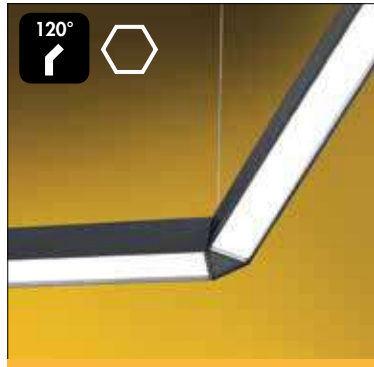

Emme24
giunto "L" 120°
120° "L" joint - 120°-L-Verbinder