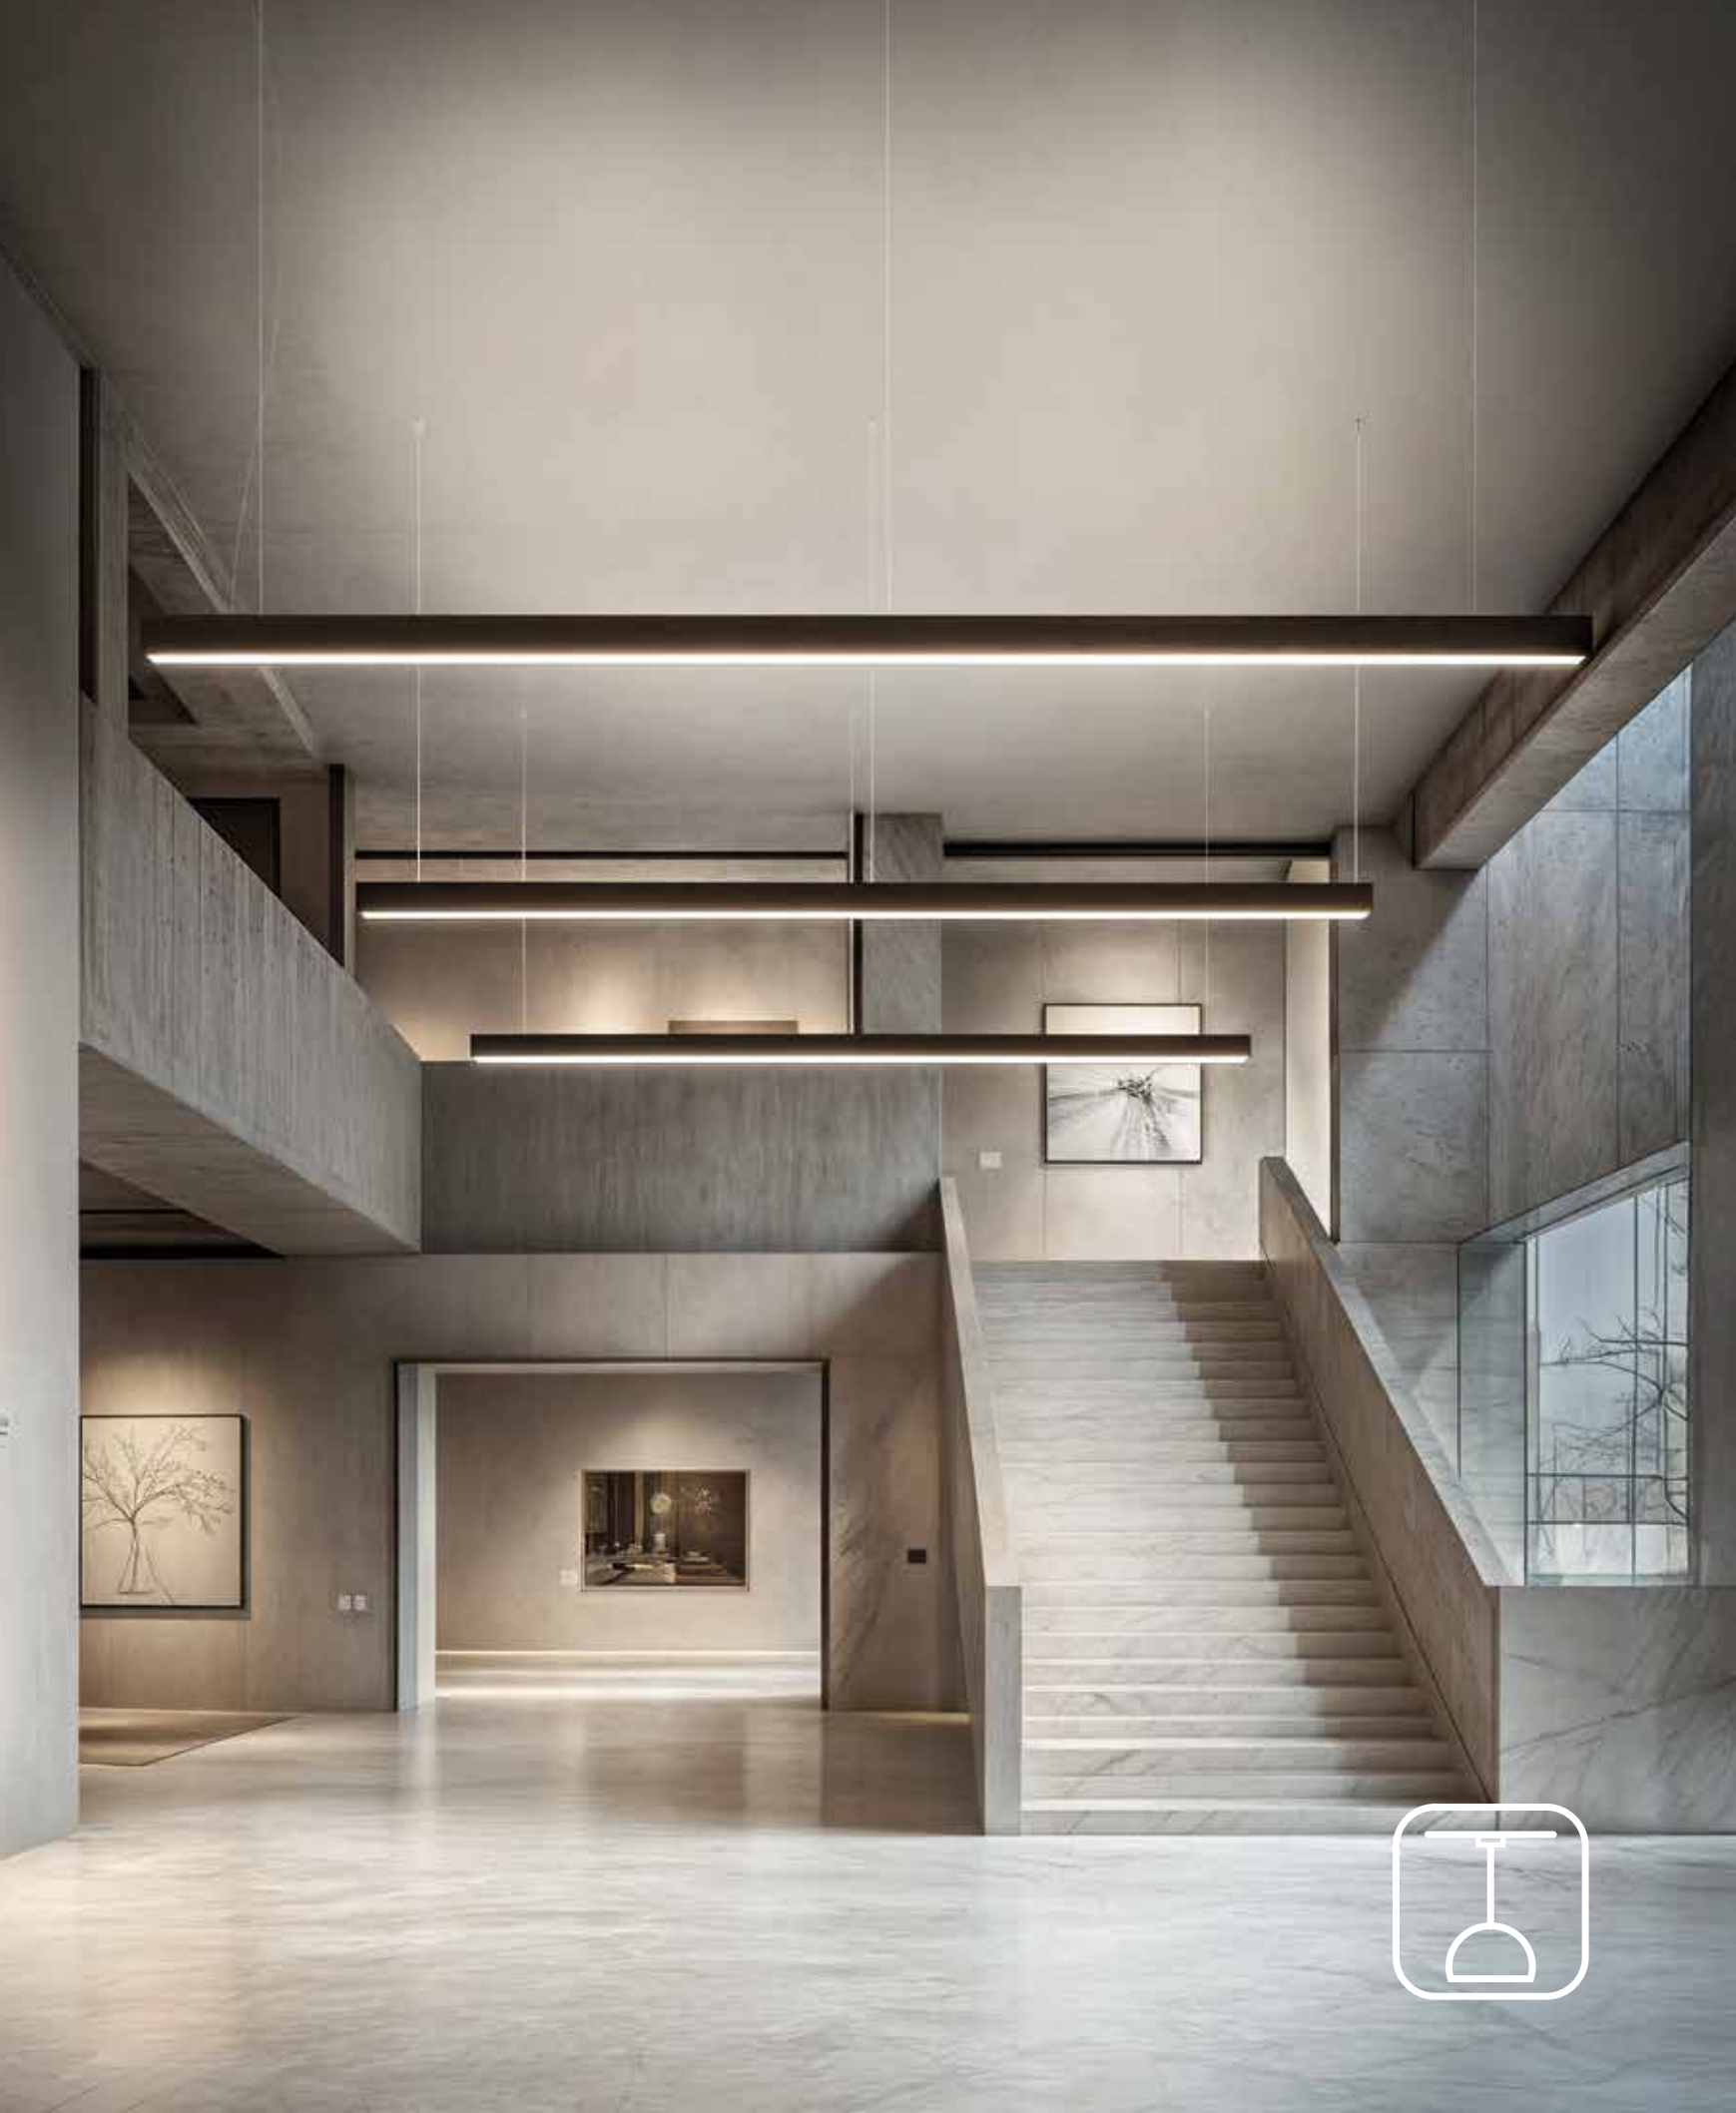

**90101058T** Kit Testata (2x)  
Head Kit (2x) - Endkappen Kit (2x)

→ Nelle composizioni da 1058L (394cm) a 1058R (1012cm)  
**gli accessori sono inclusi.**  
In compositions 1058L (394cm) to 1058R (1012cm) **the accessories are already included.**  
Bei den Kompositionen 1058L (394cm) to 1058R (1012cm) **ist das Zubehör bereits enthalten.**