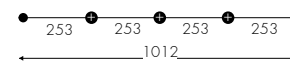

configurazione standard: / basic configuration: / Standard Konfiguration:

E2 Opale - Opal	B 3000K	
2030DOFBVE2B 2030DDMBVE2B	38W 3960lm + 38W 3960lm* - 220V DALI(Push) 38W 3960lm + 38W 3960lm - 220V	
2030EOFBVE2B 2030EDMBVE2B	44W 4570lm + 44W 4570lm - 220V DALI(Push) 44W 4570lm + 44W 4570lm - 220V	
2030FOFBVE2B 2030FDMBVE2B	50W 5200lm + 50W 5200lm - 220V DALI(Push) 50W 5200lm + 50W 5200lm - 220V	
2030GOFBVE2B 2030GDMBVE2B	56W 5820lm + 56W 5820lm - 220V DALI(Push) 56W 5820lm + 56W 5820lm - 220V	
2030HOFBVE2B 2030HDMBVE2B	63W 6500lm + 63W 6500lm - 220V DALI(Push) 63W 6500lm + 63W 6500lm - 220V	

configurazione standard: / basic configuration: / Standard Konfiguration:

E2 Opale - Opal	B 3000K	
2030LOFBVE2B 2030LDMBVE2B	88W 9140lm+88W 9140lm* - 220V DALI(Push) 88W 9140lm+88W 9140lm - 220V	
2030MOFBVE2B 2030MDMBVE2B	112W 11640lm+112W 11640lm - 220V DALI(Push) 112W 11640lm+112W 11640lm - 220V	
2030NOFBVE2B 2030NDMBVE2B	126W 13000lm+126W 13000lm - 220V DALI(Push) 126W 13000lm+126W 13000lm - 220V	
2030OOFBVE2B 2030ODMBVE2B	151W 15640lm+151W 15640lm - 220V DALI(Push) 151W 15640lm+151W 15640lm - 220V	
2030POFBVE2B 2030PDMBVE2B	175W 18140lm+175W 18140lm - 220V DALI(Push) 175W 18140lm+175W 18140lm - 220V	
2030QOFBVE2B 2030QDMBVE2B	189W 19500lm+189W 19500lm - 220V DALI(Push) 189W 19500lm+189W 19500lm - 220V	
2030ROFBVE2B 2030RDMBVE2B	224W 23280lm+224W 23280lm - 220V DALI(Push) 224W 23280lm+224W 23280lm - 220V