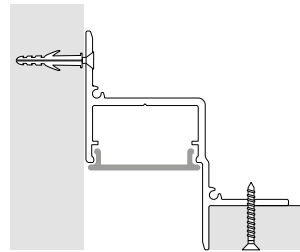

## 4010H - VELETTA LUMINOSA H

**4010HZOMT1**  
**4010HZOMT2**  
**4010HZOMT3**

profilo/profile 100 cm (NO LED)  
profilo/profile 200 cm (NO LED)  
profilo/profile 300 cm (NO LED)

E2 Opale - Opal

Led non incluso - Led not included - Led nicht inbegriffen  
 Alimentatore non incluso - Power Supply not included - Netzteile nicht inbegriffen