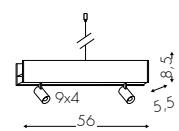

configurazione standard: / basic configuration: / Standard Konfiguration: