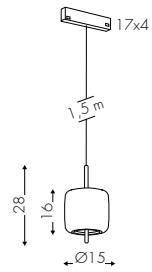

configurazione standard: / basic configuration: / Standard Konfiguration:

E2 Opale - Opal - Opal ● **B 3000K**

T1083A48BVE2B 6,5W 1000lm* - 48V DC