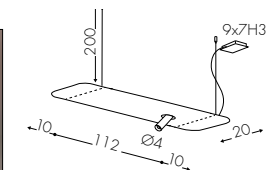

E28 Satinato - Frosted - Satinert
24° Ottica - Optic - Optik BV

● B 3000K □

1056BS1OFBVE28B 35W 4000lm* + 1x7W 1x680lm - 220V
1056BS1DMBVE28B DALI (Push) 35W 4000lm + 1x7W 1x680lm - 220V

1056ES2OFBVE28B 63W 7050lm + 2x7W 2x680lm - 220V
1056ES2DMBVE28B DALI (Push) 63W 7050lm + 2x7W 2x680lm - 220V

1056GS4OFBVE28B 90W 10100lm + 4x7W 4x680lm - 220V
1056GS4DMBVE28B DALI (Push) 90W 10100lm + 4x7W 4x680lm - 220V

Testate incluse - Headers included - Inklusive Header

● A 2700K NE

configurazione standard: / basic configuration: / Standard Konfiguration: