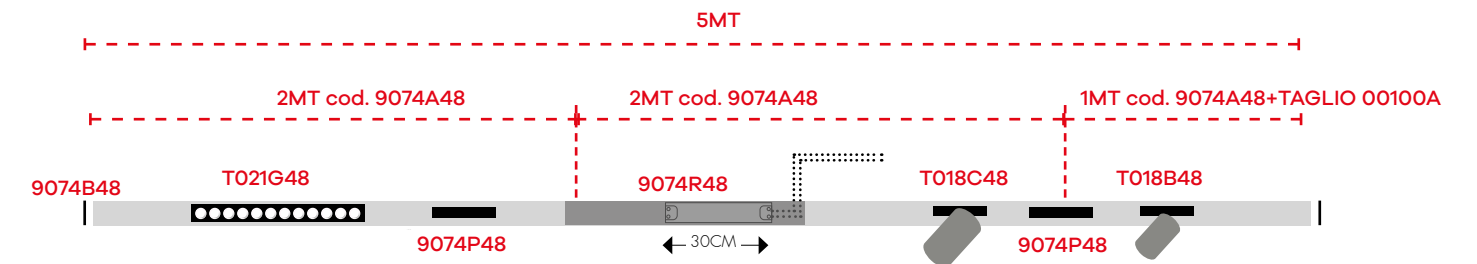

9074I48 Track incasso 48V DC 2mt
Recessed Track 48v DC 2mt
Track gipskarton 48V DC (2mt)

9074I148 Track incasso 48V DC 1mt
Recessed Track 48v DC 1mt
Track gipskarton 48V DC (1mt)

9074M48 Track giunto angolare "L" 48V DC
Track angular junction "L" 48V DC
Track Eckverbindung "L" 48V DC

9074O48 Track giunto angolare "verticale" 48V DC
Track "vertical" corner joint 48V DC
Track "vertikale" Winkelkupplung 48V DC

9074P48I Giunto elettro meccanico lineare
Linear electromechanical joint
Lineares elektromechanisches Gelenk

9074L48 Coppia di testate - Couple Endcaps - Paar Endkappen

9074Q48 B48 - Cover L200cm - Cover L200cm - Cover L200cm

9074Z48 KIT connector + cover (NO DRIVER)
KIT connector + cover (NO DRIVER)
Kit Stecker + Abdeckung (NO DRIVER)

*SERVIZIO SU MISURA (S.M.)

001001A Taglio - Cut service - Schneideservice

DRIVER NOT INCLUDED

ESEMPIO COMPOSIZIONE A BINARIO A PLAFONE/SOSPENSIONE
Example of Ceiling-Mounted/Suspended Track Lighting Composition
Beispiel für eine Deckenmontierte/Hängende Schienenbeleuchtungskomposition

ESEMPIO DI COMPOSIZIONE CON BINARIO INCASSO
Example of Recessed Track Lighting Composition - Beispiel für eine Einbau-Schienenbeleuchtungskomposition