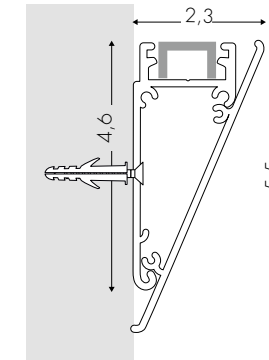

2102ZTS

coppia di testate (non incluse)
Kit of end-caps (not included)
Endkappe (nicht enthalten)

2102ZGA

connettore angolo (non incluse)
corner connector (not included)
Eckverbinder (nicht enthalten)

SERVIZIO SU MISURA

001001A

STRIPLED AND
CAPS
NOT INCLUDED

Taglio Profilo - Cut service

DIMMERS pag. 210
STRIP/ROLLE LED pag. 226-227
DRIVERS pag. 228-229

DIMMERS pag. 210
STRIP/ROLLE LED pag. 226-227
DRIVERS pag. 228-229