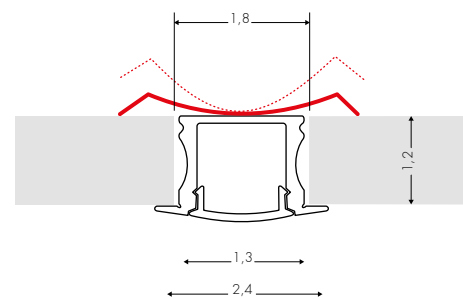

2 testate incluse
2 end caps included
2 Endkappen enthalten

STRIPLED NOT INCLUDED

SERVIZIO SU MISURA

001001A

Taglio Profilo - Cut service

DIMMERS pag. 210
STRIP/ROLLE LED pag. 226-227
DRIVERS pag. 228-229

INCASSO C

INCASSO CON CORNICE
RECESSED PROFILE
EINBAU PROFILE

configurazione standard: / basic configuration: / Standard Konfiguration: