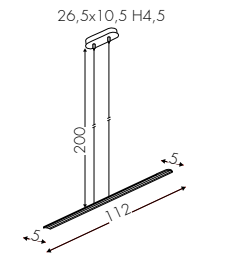

configurazione standard: / basic configuration: / Standard Konfiguration:

E2 Opale - Opal ● **B** 3000K **BV**

1113BOFBVE2B 25W 1910lm*+15W 950lm - 220V
1113BDMBVE2B DALI (Push) 25W 1910lm+15W 950lm - 220V
1113BTFBVE2B (Triac) 25W 1910lm+15W 950lm - 220V

1113EOFBVE2B 44W 3350lm+22W 1680lm - 220V
1113EDMBVE2B DALI (Push) 44W 3350lm+22W 1680lm - 220V
1113ETFBVE2B (Triac) 44W 3350lm+22W 1680lm - 220V

1113GOFBVE2B 56W 4305lm+28W 2150lm - 220V
1113GDMBVE2B DALI (Push) 56W 4305lm+28W 2150lm - 220V
1113GTFBVE2B (Triac) 56W 4305lm+28W 2150lm - 220V

1113LOFBVE2B 88W 6700lm+42W 3350lm - 220V
1113LDMBVE2B DALI (Push) 88W 6700lm+42W 3350lm - 220V
1113LTFBVE2B (Triac) 88W 6700lm+42W 3350lm - 220V

1113MOFBVE2B 112W 8610lm+58W 4300lm - 220V
1113MDMBVE2B DALI (Push) 112W 8610lm+58W 4300lm - 220V
1113MTFBVE2B (Triac) 112W 8610lm+58W 4300lm - 220V

● **A** 2700K C 4000K **NE**

ACCESSORI E RICAMBI Accessories and spare parts - Zubehör und ersatzteile

AM1113KS Kit Sospensione (1x)
Suspension Kit (1x) - Aufhängungssatz (1x)

AM1113GM Giunto Meccanico
Mechanical Coupling - Mechanisches Gelenk

AM1113KT Kit Testata (2x)
Head kit(2x) - Endkappen kit (2x)

AM1113C Connessione multilampada
Multi-lamp connection - Multi-Lampen-Anschluss

TF Triac - Triac - Triac
A Alimentatore nel rosone - Power Supply inside the ceiling rose - Netzteile in der Deckendose

* 1910lm effettivi - effective - effektive con - with - mit **E2**

Configura Configure / Konfigurieren
www.teamitaliailluminazione.it

Per **configurazioni custom** consultare il nostro sito.
For **bespoke custom configurations**, please refer to our website.
Für **Sonderanfertigungen** besuchen Sie unsere Website.