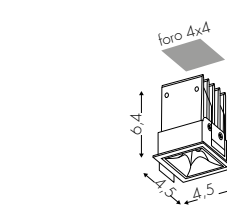

configurazione standard: / basic configuration: / Standard Konfiguration:

24° Ottica - Optic - Optik	B 3000K	BV ☐
4048ABV24B	4W 400lm* - 150mA 30V	
Alimentatore - Power supply - Netzteile		
AE006E	Driver CC OnOff IP20 (x1 art.4048A) (foro Ø42mm)	
AE007C	Driver CC DALI (PUSH) IP20 (x 1 art.4048A) (foro Ø53mm)	
AE008I	Driver CC TRIAC IP20 (x 1 art.4048A) (foro Ø57mm)	
4048BBV24B	7,5W 900lm - 250mA - 30V	
Alimentatore - Power supply - Netzteile		
AE006D	Driver CC OnOff IP20 (1 art.4048B) (foro Ø42mm)	
AE007C	Driver CC DALI (PUSH) IP20 (x1 art.4048B) (foro Ø53mm)	
AE008F	Driver CC TRIAC IP20 (x1 art.4048B) (foro Ø47mm)	
4048CBV24B	15W 1500lm - 500mA - 36V	
Alimentatore - Power supply - Netzteile		
AE006F	Driver CC OnOff IP20 (x1 art. 4048C) (foro Ø45mm)	
AE007B	Driver CC DALI (PUSH) IP20 (x1 art. 4048C) (foro Ø53mm)	
AE008F	Driver CC TRIAC IP20 (x1 art. 4048C) (foro Ø47mm)	
4048DBV24B	18W - 1800lm - 500mA 36V	
Alimentatore - Power supply - Netzteile		
AE006F	Driver CC OnOff IP20 (foro Ø45)	
AE007B	Driver CC DALI (PUSH) IP20 (x1 art. 4048D) (foro Ø53mm)	
AE008F	Driver CC TRIAC IP20 (x1 art. 4048D) (foro Ø47mm)	
DRIVER NOT INCLUDED		NE ☐

X Alimentatore non incluso - Power supply not included - Netzteile nicht inbegriffen

* 400lm effettivi - effective - effektive con - with - mit **24°**