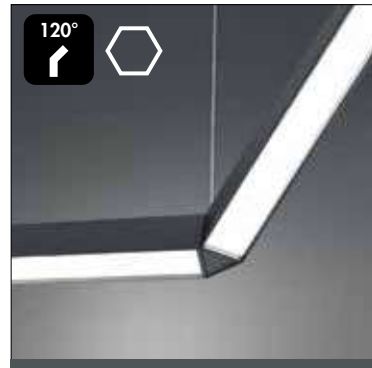

Mirò 40
giunto "L" 120°
120° "L" joint - 120°-"L"-Verbinder