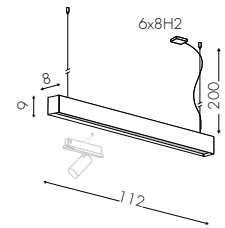

configurazione standard: / basic configuration: / Standard Konfiguration: