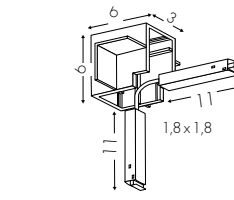

9074O48 Track giunto angolare "verticale" 48V DC
Track "vertical" corner joint 48V DC
Track "vertikale" Winkelkupplung 48V DC