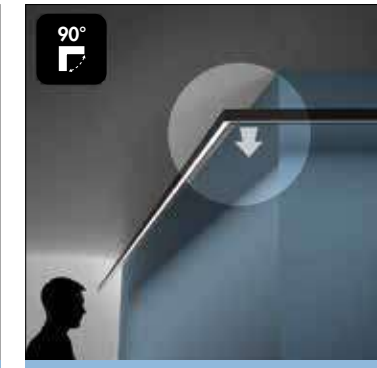

Onda modulare 54
downlight sospensione giunzione "L"
joint suspension - Abgehängtes Verbinder