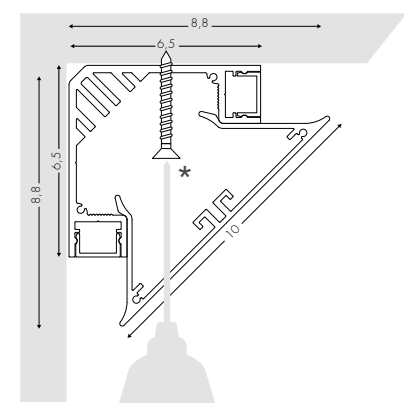

*CONTIENE DRIVER SLIM

8010DTS coppia di testate (non include)
Kit of end-caps (not included)
Endkappe (nicht enthalten)

STRIPLED DRIVERS AND CAPS NOT INCLUDED

SERVIZIO SU MISURA

001001A Taglio Profilo - Cut service