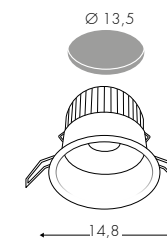

36° Ottica - Optic - Optik

B 3000K

4017LOFBV36B 18W 2000lm - 220V
4017LTFBV36B (Triac) 18W 2000lm - 220V