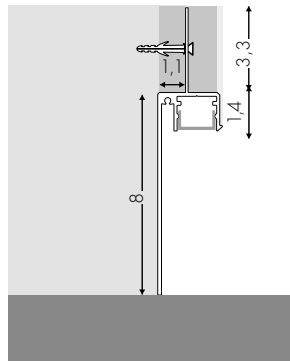

configurazione standard: / basic configuration: / Standard Konfiguration:

4105Z - montaggio a parete

Wall mounting gypsum board edge - Wandmontage Gipskartonkante

BV

4105ZMT1
4105ZMT2
4105ZMT3

profilo/profile 100 cm (NO LED)
profilo/profile 200 cm (NO LED)
profilo/profile 300 cm (NO LED)

E2 Opale - Opal

Led non incluso - Led not included - Led nicht inbegriffen
 Alimentatore non incluso - Power Supply not included - Netzteile nicht inbegriffen

superfice verniciabile - paintable surface - Lackierfähige Oberfläche