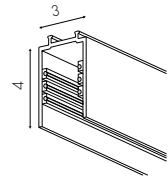

configurazione standard: / basic configuration: / Standard Konfiguration:

BV
☐