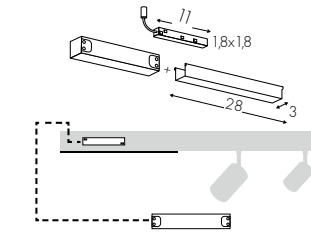

KIT DI ALIMENTAZIONE DIMMERABILI DALI(PUSH) (kit dimmable DALI(push) driver - KIT Netzteile + DALI(Push) Dimmer)

9074MB48

Kit Driver "OUTSIDE" 150W 48VDC DIMMERABILE
Dali(Push) + connettore + cover // alimentatore e
dimmer in remoto

Kit DIMMABLE Dali(Push) Driver OUTSIDE 150W
48VDC + connector + cover //
Remote Driver + Dimmer

Kit Driver DIMMERABILE Dali(Push) OUTSIDE 150W
48VDC + Stecker + Abdeckung //
Fernspeisung und Dimmer

A Alimentatore incluso in remoto - Included Power Supply in remote - Fernspeisung enthalten