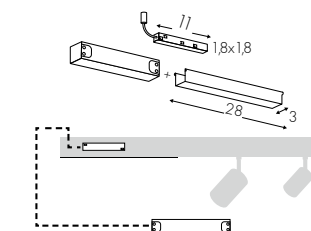

KIT di Alimentazione Dimmerabili Triac (KIT Dimmable Triac Driver - KIT Dimmable Triac Driver)

9074NB48

Kit Driver "OUTSIDE" 100W 48VDC DIMMERABILE
Triac + connettore + cover // alimentatore in remoto

Kit DIMMABLE Triac Driver OUTSIDE 100W 48VDC
+ connector + cover // Remote Driver

Kit Driver DIMMERABILE Triac OUTSIDE 100W
48VDC + Stecker + Abdeckung //
Fernspeisung

A Alimentatore incluso in remoto - Included Power Supply in remote - Fernspeisung enthalten