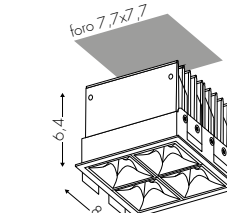

configurazione standard: / basic configuration: / Standard Konfiguration:

24° Ottica - Optic - Optik	B 3000K	BV ☐
4048ABV24B	4W 400lm* - 150mA 30V	
Alimentatore - Power supply - Netzteile		
AE006E	Driver CC OnOff IP20 (x1 art.4048A) (foro Ø42mm)	
AE007C	Driver CC DALI (PUSH) IP20 (x 1 art.4048A) (foro Ø53mm)	
AE008I	Driver CC TRIAC IP20 (x 1 art.4048A) (foro Ø57mm)	
4048BBV24B	7,5W 900lm - 250mA - 30V	
Alimentatore - Power supply - Netzteile		
AE006D	Driver CC OnOff IP20 (1 art.4048B) (foro Ø42mm)	
AE007C	Driver CC DALI (PUSH) IP20 (x1 art.4048B) (foro Ø53mm)	
AE008F	Driver CC TRIAC IP20 (x1 art.4048B) (foro Ø47mm)	
4048CBV24B	15W 1500lm - 500mA - 36V	
Alimentatore - Power supply - Netzteile		
AE006F	Driver CC OnOff IP20 (x1 art. 4048C) (foro Ø45mm)	
AE007B	Driver CC DALI (PUSH) IP20 (x1 art. 4048C) (foro Ø53mm)	
AE008F	Driver CC TRIAC IP20 (x1 art. 4048C) (foro Ø47mm)	
4048DBV24B	18W - 1800lm - 500mA 36V	
Alimentatore - Power supply - Netzteile		
AE006F	Driver CC OnOff IP20 (foro Ø45)	
AE007B	Driver CC DALI (PUSH) IP20 (x1 art. 4048D) (foro Ø53mm)	
AE008F	Driver CC TRIAC IP20 (x1 art. 4048D) (foro Ø47mm)	
DRIVER NOT INCLUDED		NE ☐

X Alimentatore non incluso - Power supply not included - Netzteile nicht inbegriffen

* 400lm effettivi - effective - effektive con - with - mit **24°**