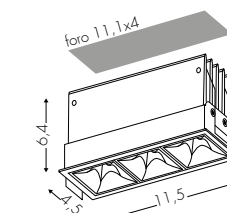

configurazione standard: / basic configuration: / Standard Konfiguration:

24° Ottica - Optic - Optik	B 3000K	BV ☐
4048ABV24B	4W 400lm* - 150mA 30V	
Alimentatore - Power supply - Netzteile		
AE006E	Driver CC OnOff IP20 (x1 art.4048A) (foro Ø42mm)	
AE007C	Driver CC DALI (PUSH) IP20 (x 1 art.4048A) (foro Ø53mm)	
AE008I	Driver CC TRIAC IP20 (x 1 art.4048A) (foro Ø57mm)	
4048BBV24B	7,5W 900lm - 250mA - 30V	
Alimentatore - Power supply - Netzteile		
AE006D	Driver CC OnOff IP20 (1 art.4048B) (foro Ø42mm)	
AE007C	Driver CC DALI (PUSH) IP20 (x1 art.4048B) (foro Ø53mm)	
AE008F	Driver CC TRIAC IP20 (x1 art.4048B) (foro Ø47mm)	
4048CBV24B	15W 1500lm - 500mA - 36V	
Alimentatore - Power supply - Netzteile		
AE006F	Driver CC OnOff IP20 (x1 art. 4048C) (foro Ø45mm)	
AE007B	Driver CC DALI (PUSH) IP20 (x1 art. 4048C) (foro Ø53mm)	
AE008F	Driver CC TRIAC IP20 (x1 art. 4048C) (foro Ø47mm)	
4048DBV24B	18W - 1800lm - 500mA 36V	
Alimentatore - Power supply - Netzteile		
AE006F	Driver CC OnOff IP20 (foro Ø45)	
AE007B	Driver CC DALI (PUSH) IP20 (x1 art. 4048D) (foro Ø53mm)	
AE008F	Driver CC TRIAC IP20 (x1 art. 4048D) (foro Ø47mm)	
DRIVER NOT INCLUDED		NE ☐

X Alimentatore non incluso - Power supply not included - Netzteile nicht inbegriffen

* 400lm effettivi - effective - effektive con - with - mit **24°**