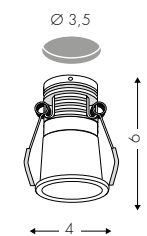

4017UBV36B	Max 9W 860lm - 300mA 30V	
Alimentatore - Power supply - Netzteile		
AE006R	Driver CC OnOff IP20 (x1 art. 4017U) (foro Ø49mm)	
AE008G	Driver CC Triac IP20 (x1 art. 4017U) (foro Ø59mm)	
AE007E	Driver CC Dali (Push) IP20 (x1 art. 4017U) (foro Ø52mm)	
4017VBV36B	Max 13,5W 1290lm - 300mA 45V	
Alimentatore - Power supply - Netzteile		
AE006R	Driver CC OnOff IP20 (x1 art. 4017V) (foro Ø49mm)	
AE008F	Driver CC TRIAC IP20 (x1 art. 1 art. 4017V) (foro Ø47mm)	
AE007F	Driver CC Dali IP20 (x1 art. 4017V) (Foro Ø49mm)	

DRIVER NOT INCLUDED

☐ A 2700K	☐ C 4000K	☐ NE

Alimentatore non incluso - Power Supply not included - Netzteile nicht inbegriffen

* 280lm effettivi - effective - effektive con - with - mit 36°