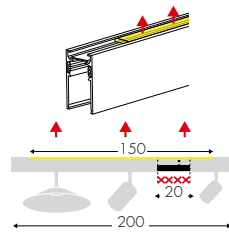

9074U48

Uplight track sospensione
48V DC (2mt) - 33W 4000lm 3K
Uplight suspension track
48V DC (2mt) - 33W 4000lm 3K
Uplight-Schienenabhängung
48V DC (2m) - 33W 4000lm 3K