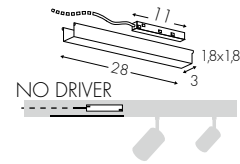

configurazione standard: / basic configuration: / Standard Konfiguration:

KIT SOLA CONNESSIONE (NO DRIVER) connection kit only (no driver - nur anschlussatz (kein treiber)

9074Z48

Kit connettore + cover - NO DRIVER
Connector kit + cover - NO DRIVER
Steckerbausatz + Abdeckung - NO DRIVER

✗ Alimentatore non incluso - Power Supply not included - Netzteile nicht enthalten

DRIVER NOT INCLUDED