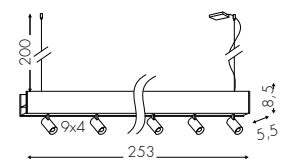

1030S7OFBV24B Spot 5x7W 5x680lm+18W 2390lm - 220V
1030S7DMBV24B DALI (Push) Spot 5x7W 5x680lm+18W 2390lm - 220V

STANDARD: Stand-Alone
CUSTOM: Composizione/composition/Komposition

● C 4000K

NE ☐

A Alimentatore Incorporato - Incorporated Power Supply - Eingebautes Netzteil

* 2x680lm effettivi - effective - effektive con - with - mit 24°

Configura Configure / Konfigurieren
www.teamitaliailluminazione.it

Per **configurazioni custom** consultare il nostro sito.
For **bespoke custom configurations**, please refer to our website.
Für **Sonderanfertigungen** besuchen Sie unsere Website.