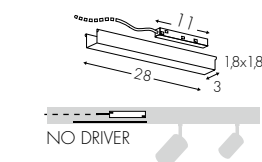

**9074L48** Coppia di testate - Couple Endcaps - Paar Endkappen

**9074Q48** B48 - Cover L200cm - Cover L200cm - Cover L200cm

**9074Z48** KIT connector + cover (NO DRIVER)  
KIT connector + cover (NO DRIVER)  
Kit Stecker + Abdeckung (NO DRIVER)