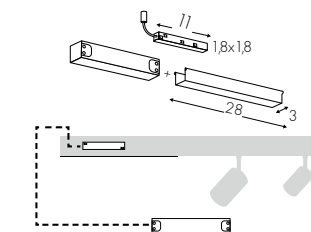

9074OB48

Kit Driver "OUTSIDE" 150W 48VDC DIMMERABILE
Triac + connettore + cover // alimentatore in remoto

Kit DIMMABLE Triac Driver OUTSIDE 150W 48VDC
+ connector + cover // Remote Driver

Kit Driver DIMMERABILE Triac OUTSIDE 150W
48VDC + Stecker + Abdeckung // Fernspeisung

A Alimentatore incluso in remoto - Included Power Supply in remote - Fernspeisung enthalten