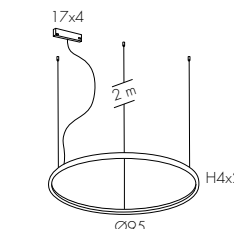

configurazione standard: / basic configuration: / Standard Konfiguration:

E2 Opale - Opal ☐ B 3000K ☐ BV

T068O48BVE2B 39W 2680lm* - 48V DC

T068E48BVE2B 49W 3440lm - 48V DC

☐ NE

configurazione standard: / basic configuration: / Standard Konfiguration:

E2 Opale - Opal ☐ B 3000K ☐

T068B48BVE2B 49W 3440lm - 48V DC

T068C48BVE2B 66W 5630lm - 48V DC

C02F Servizio di accensione differenziata
Alternate Lighting Activation Service
Dienst für differenziertes Einschalten

☐ NE

✗ Alimentatore non incluso - Power Supply not included - Netzteile nicht enthalten

* 2680lm effettivi - effective - effektive con - with - mit **E2**

Configura Configure / Konfigurieren
www.teamitaliailluminazione.it

Per **configurazioni custom** consultare il nostro sito.
For **bespoke custom configurations**, please refer to our website.
Für **Sonderanfertigungen** besuchen Sie unsere Website.