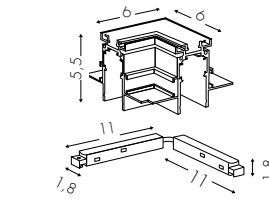

9074M48 Track giunto angolare "L" 48V DC
Track angular junction "L" 48V DC
Track Eckverbindung "L" 48V DC