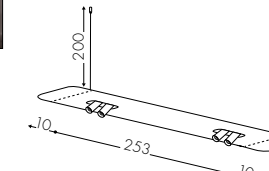

E28 Satinato - Frosted - Satinert
24° Ottica - Optic - Optik BV

● B 3000K □

1056BS1OFBVE28B 35W 4000lm* + 1x7W 1x680lm - 220V
1056BS1DMBVE28B DALI (Push) 35W 4000lm + 1x7W 1x680lm - 220V

1056ES2OFBVE28B 63W 7050lm + 2x7W 2x680lm - 220V
1056ES2DMBVE28B DALI (Push) 63W 7050lm + 2x7W 2x680lm - 220V

1056GS4OFBVE28B 90W 10100lm + 4x7W 4x680lm - 220V
1056GS4DMBVE28B DALI (Push) 90W 10100lm + 4x7W 4x680lm - 220V

Testate incluse - Headers included - Inklusive Header

● A 2700K NE

configurazione standard: / basic configuration: / Standard Konfiguration: