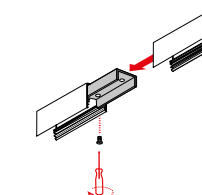

3092GL

confezione di giunti meccanici (5pz)
pack of mechanical joints (5 pcs)
Packung mechanische Gelenke (5 Stück)