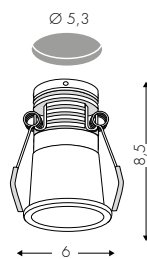

4017UBV36B	Max 9W 860lm - 300mA 30V	
Alimentatore - Power supply - Netzteile		
AE006R	Driver CC OnOff IP20 (x1 art. 4017U) (foro Ø49mm)	
AE008G	Driver CC Triac IP20 (x1 art. 4017U) (foro Ø59mm)	
AE007E	Driver CC Dali (Push) IP20 (x1 art. 4017U) (foro Ø52mm)	
4017VBV36B	Max 13,5W 1290lm - 300mA 45V	
Alimentatore - Power supply - Netzteile		
AE006R	Driver CC OnOff IP20 (x1 art. 4017V) (foro Ø49mm)	
AE008F	Driver CC TRIAC IP20 (x1 art. 1 art. 4017V) (foro Ø47mm)	
AE007F	Driver CC Dali IP20 (x1 art. 4017V) (Foro Ø49mm)	

DRIVER NOT INCLUDED

☐ A 2700K	☐ C 4000K	☐ NE

Alimentatore non incluso - Power Supply not included - Netzteile nicht inbegriffen

* 280lm effettivi - effective - effektive con - with - mit 36°