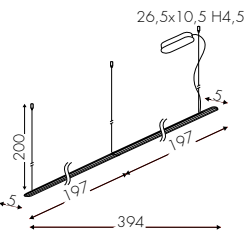

configurazione standard: / basic configuration: / Standard Konfiguration:

E2 Opale - Opal ● **B** 3000K **BV**

1113BOFBVE2B 25W 1910lm*+15W 950lm - 220V
1113BDMBVE2B DALI (Push) 25W 1910lm+15W 950lm - 220V
1113BTFBVE2B (Triac) 25W 1910lm+15W 950lm - 220V

1113EOFBVE2B 44W 3350lm+22W 1680lm - 220V
1113EDMBVE2B DALI (Push) 44W 3350lm+22W 1680lm - 220V
1113ETFBVE2B (Triac) 44W 3350lm+22W 1680lm - 220V

1113GOFBVE2B 56W 4305lm+28W 2150lm - 220V
1113GDMBVE2B DALI (Push) 56W 4305lm+28W 2150lm - 220V
1113GTFBVE2B (Triac) 56W 4305lm+28W 2150lm - 220V

1113LOFBVE2B 88W 6700lm+42W 3350lm - 220V
1113LDMBVE2B DALI (Push) 88W 6700lm+42W 3350lm - 220V
1113LTFBVE2B (Triac) 88W 6700lm+42W 3350lm - 220V

1113MOFBVE2B 112W 8610lm+58W 4300lm - 220V
1113MDMBVE2B DALI (Push) 112W 8610lm+58W 4300lm - 220V
1113MTFBVE2B (Triac) 112W 8610lm+58W 4300lm - 220V

● **A** 2700K C 4000K **NE**

ACCESSORI E RICAMBI Accessories and spare parts - Zubehör und ersatzteile

AM1113KS Kit Sospensione (1x)
Suspension Kit (1x) - Aufhängungssatz (1x)

AM1113GM Giunto Meccanico
Mechanical Coupling - Mechanisches Gelenk

AM1113KT Kit Testata (2x)
Head kit(2x) - Endkappen kit (2x)

AM1113C Connessione multilampada
Multi-lamp connection - Multi-Lampen-Anschluss

TF Triac - Triac - Triac
A Alimentatore nel rosone - Power Supply inside the ceiling rose - Netzteile in der Deckendose

* 1910lm effettivi - effective - effektive con - with - mit **E2**

Configura Configure / Konfigurieren
www.teamitaliailluminazione.it

Per **configurazioni custom** consultare il nostro sito.
For **bespoke custom configurations**, please refer to our website.
Für **Sonderanfertigungen** besuchen Sie unsere Website.