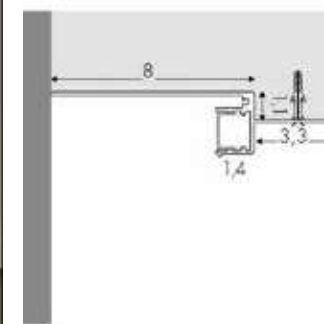

4105Z - montaggio a plafone

Ceiling mounting gypsum board edge - Deckenmontage Gipskartonkante

BV

4105ZMT1
4105ZMT2
4105ZMT3

profilo/profile 100 cm (NO LED)
profilo/profile 200 cm (NO LED)
profilo/profile 300 cm (NO LED)

E2 Opale - Opal

Led non incluso - Led not included - Led nicht inbegriffen
 Alimentatore non incluso - Power Supply not included - Netzteile nicht inbegriffen

superfice verniciabile - paintable surface - Lackierfähige Oberfläche