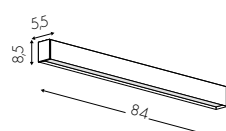

configurazione standard: / basic configuration: / Standard Konfiguration:

E2 Opale - Opal

B 3000K

3030AOFBVE2B 26W 2260lm* - 220V
3030ADMBVE2B DALI (Push) 26W 2260lm - 220V

3030BOFBVE2B 35W 3010lm - 220V
3030BDMBVE2B DALI (Push) 35W 3010lm - 220V

3030COFBVE2B 44W 3765lm - 220V
3030CDMBVE2B DALI (Push) 44W 3765lm - 220V

3030DOFBVE2B 53W 4515lm - 220V
3030DDMBVE2B DALI (Push) 53W 4515lm - 220V

3030EOFBVE2B 62W 5265lm - 220V
3030EDMBVE2B DALI (Push) 62W 5265lm - 220V

3030FOFBVE2B 70W 6020lm - 220V
3030FDMBVE2B DALI (Push) 70W 6020lm - 220V

3030GOFBVE2B 79W 6775lm - 220V
3030GDMBVE2B DALI (Push) 79W 6775lm - 220V

3030HOFBVE2B 88W 7525lm - 220V
3030HDMBVE2B DALI (Push) 88W 7525lm - 220V

3030LOFBVE2B 123W 10530lm - 220V
3030LDMBVE2B DALI (Push) 123W 10530lm - 220V

3030MOFBVE2B 158W 13550lm - 220V
3030MDMBVE2B DALI (Push) 158W 13550lm - 220V

3030NOFBVE2B 176W 15050lm - 220V
3030NDMBVE2B DALI (Push) 176W 15050lm - 220V

3030OOFBVE2B 212W 18060lm - 220V
3030ODMBVE2B DALI (Push) 212W 18060lm - 220V

3030POFBVE2B 246W 21070lm - 220V
3030PDMBVE2B DALI (Push) 246W 21070lm - 220V

3030QOFBVE2B 264W 22575lm - 220V
3030QDMBVE2B DALI (Push) 264W 22575lm - 220V

3030ROFBVE2B 317W 27090lm - 220V
3030RDMBVE2B DALI (Push) 317W 27090lm - 220V

E19 UGR<19 Prism

C 4000K

NE