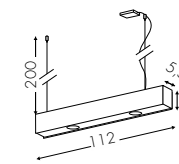

configurazione standard: / basic configuration: / Standard Konfiguration:

24° Ottica - Optic - Optik

● B 3000K

BV ☐

1030S2OFBV24B Spot 2x7W 2x680lm* - 220V
1030S2DMBV24B DALI (Push) Spot 2x7W 2x680lm - 220V

1030S3OFBV24B Spot 3x7W 3x680lm - 220V
1030S3DMBV24B DALI (Push) Spot 3x7W 3x680lm - 220V

1030S4OFBV24B Spot 4x7W 4x680lm - 220V
1030S4DMBV24B DALI (Push) Spot 4x7W 4x680lm - 220V

STANDARD: Composizione/composition/Komposition

1030S5OFBV24B Spot 4x7W 4x680lm+18W 2390lm - 220V
1030S5DMBV24B DALI (Push) Spot 4x7W 4x680lm+18W 2390lm - 220V

1030S6OFBV24B Spot 5x7W 5x680lm+18W 2390lm - 220V
1030S6DMBV24B DALI (Push) Spot 5x7W 5x680lm+18W 2390lm - 220V

1030S7OFBV24B Spot 5x7W 5x680lm+18W 2390lm - 220V
1030S7DMBV24B DALI (Push) Spot 5x7W 5x680lm+18W 2390lm - 220V

STANDARD: Stand-Alone
CUSTOM: Composizione/composition/Komposition

● C 4000K

NE ☐

A Alimentatore Incorporato - Incorporated Power Supply - Eingebautes Netzteil

* 2x680lm effettivi - effective - effektive con - with - mit 24°

Configura Configure / Konfigurieren
www.teamitaliailluminazione.it

Per **configurazioni custom** consultare il nostro sito.
For **bespoke custom configurations**, please refer to our website.
Für **Sonderanfertigungen** besuchen Sie unsere Website.

configurazione standard: / basic configuration: / Standard Konfiguration:

36° Ottica - Optic - Optik

● B 3000K

BV ☐

1100BOFBV36B 2x4W 2x480lm* - 220V
1100BDMBV36B DALI (Push) 2x4W 2x480lm - 220V

1100EOFBV36B 4x4W 4x480lm - 220V
1100EDMBV36B DALI (Push) 4x4W 4x480lm - 220V

1100FOFBV36B 5x4W 5x480lm - 220V
1100FDMBV36B DALI (Push) 5x4W 5x480lm - 220V

STANDARD: Stand-Alone
CUSTOM: Composizione/composition/Komposition

● C 4000K

NE ☐

A Alimentatore Incorporato - Incorporated Power Supply - Eingebautes Netzteil