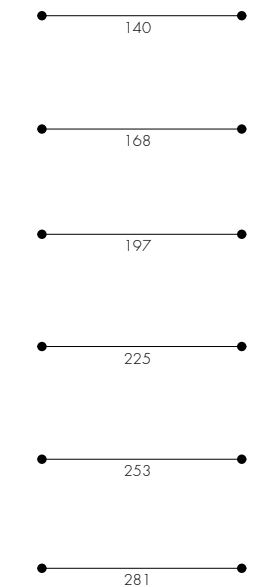

configurazione standard: / basic configuration: / Standard Konfiguration:

Optica Optic - Optik UGR17	B 3000K	BV
1111BOFBVE17B 1111BDMBVE17B	35W 3540lm* + 18W 2390lm 220V DALI (Push) 35W 3540lm + 18W 2390lm 220V	☐
1111COFBVE17B 1111CDMBVE17B	44W 4425lm + 18W 2390lm 220V DALI (Push) 44W 4425lm + 18W 2390lm 220V	☐
1111DOFBVE17B 1111DDMBVE17B	53W 5310lm + 18W 2390lm 220V DALI (Push) 53W 5310lm + 18W 2390lm 220V	☐
1111EOFBVE17B 1111EDMBVE17B	62W 6195lm + 18W 2390lm 220V DALI (Push) 62W 6195lm + 18W 2390lm 220V	☐
1111FOFBVE17B 1111FDMBVE17B	70W 7080lm + 18W 2390lm 220V DALI (Push) 70W 7080lm + 18W 2390lm 220V	☐
1111GOFBVE17B 1111GDMBVE17B	79W 7965lm + 18W 2390lm 220V DALI (Push) 79W 7965lm + 18W 2390lm 220V	☐
1111HOFBVE17B 1111HDMBVE17B	88W 7525lm + 18W 2390lm 220V DALI (Push) 88W 7525lm + 18W 2390lm 220V	☐
1110BOFBVE17B 1110BDMBVE17B	3x6,5W 3x760lm + 18W 2390lm - 220V DALI (Push) 3x6,5W 3x760lm + 8W 2390lm - 220V	☐
1110EOFBVE17B 1110EDMBVE17B	5x6,5W 5x760lm + 18W 2390lm - 220V DALI (Push) 5x6,5W 5x760lm + 18W 2390lm - 220V	☐

STANDARD: Stand-Alone
Optica nera UGR<17 - Black optics UGR<17 - Schwarze Optik UGR<17
CUSTOM: Composizione - composition/Komposition
Optica Oro/Rame/Bronzo - Optic Gold/Copper/Bronze - Optisches Gold/Kupfer/Bronze

E19 UGR<19 Prism C 4000K

NE