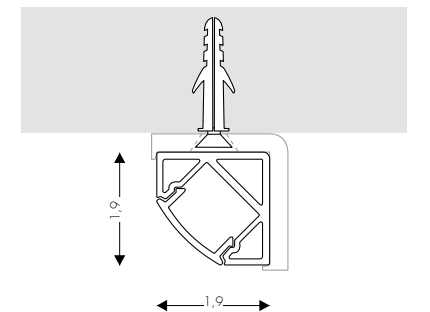

STRIPLED NOT INCLUDED

SERVIZIO SU MISURA

001001A

Taglio Profilo - Cut service

DIMMERS pag. 210
STRIP/ROLLE LED pag. 226-227
DRIVERS pag. 228-229
ROSONI/ROSETTES/ROSETTEN pag. 232-233

DIMMERS pag. 210
STRIP/ROLLE LED pag. 226-227
DRIVERS pag. 228-229
ROSONI/ROSETTES/ROSETTEN pag. 232-233