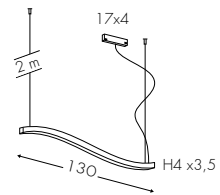

configurazione standard: / basic configuration: / Standard Konfiguration:

E2 Opale - Opal ● B 3000K BV ☐

T022N48NEE2B 35W 3570lm* - 48V DC