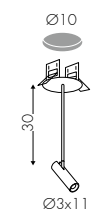

configurazione standard: / basic configuration: / Standard Konfiguration:

24° Ottica - Optic - Optik

● B 3000K

4039SBV24B 3W 360lm* - 350mA - 9V

Alimentatore - Power supply - Netzteile

- AE006A Driver CC OnOff IP20 (x1-3 art. 4039S) (foro Ø47mm)
- AE007A Driver CC Dali(Push) IP20 (x1-5 art. 4039S) (Foro Ø38mm)
- AE008D Driver CC Triac IP20 (x1-2 art. 4039S) (foro Ø39mm)
- AE008B Driver CC Triac IP20 (x3-5 art. 4039S) (Foro Ø57mm)

4039ABV24B 3W 360lm* - 350mA - 9V

Alimentatore - Power supply - Netzteile

- AE006A Driver CC OnOff IP20 (x1-3 art. 4039A) (foro Ø47mm)
- AE007A Driver CC Dali(Push) IP20 (x1-5 art. 4039A) (Foro Ø38mm)
- AE008D Driver CC Triac IP20 (x1-2 art. 4039A) (foro Ø39mm)
- AE008B Driver CC Triac IP20 (x3-5 art. 4039A) (Foro Ø57mm)

4039BBV24B 2x3W 2x360lm - 350mA - 18V

Alimentatore - Power supply - Netzteile

- AE006A Driver CC OnOff IP20 (x1 art. 4039B) (foro Ø47mm)
- AE007A Driver CC Dali(Push) IP20 (x1-2 art. 4039B) (Foro Ø38mm)
- AE008A Driver CC Triac IP20 (x1 art. 4039B) (foro Ø44mm)
- AE008B Driver CC Triac IP20 (x2 art. 4039B) (Foro Ø57mm)

DRIVER NOT INCLUDED