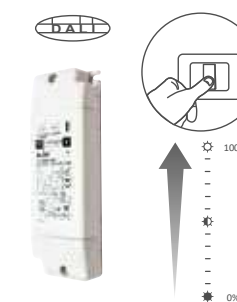

9010BTPD

Dispositivo per rendere Bluetooth un pulsante normalmente aperto.

Gerät, um Bluetooth zu einer normalweise geöffneten Taste zu machen.