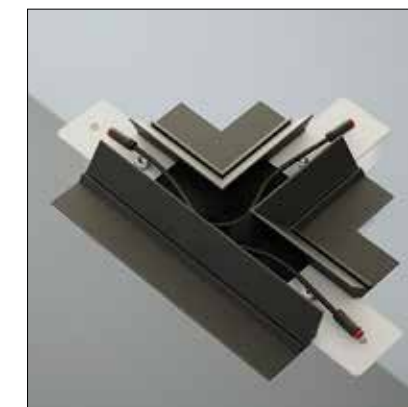

1055KGAOFBV Modulo non luminoso predisposizione On/Off - DALI
1055KGADMBV Non-illuminated module with On/Off DALI configuration
Nichtleuchtendes Modul mit On/Off - DALI Vorbereitung

1055KGT OFBV Modulo non luminoso predisposizione On/Off - DALI
1055KGTDMBV Non-illuminated module with On/Off DALI configuration
Nichtleuchtendes Modul mit On/Off - DALI Vorbereitung

1055KGCT OFBV Modulo non luminoso predisposizione On/Off - DALI
1055KGCDBV Non-illuminated module with On/Off DALI configuration
Nichtleuchtendes Modul mit On/Off - DALI Vorbereitung

NE

A Alimentatore Incorporato - Incorporated Power Supply - Eingebautes Netzteil

* 4000lm effettivi - effective - effektive con - with - mit **E28**

Configura Configure / Konfigurieren
www.teamitaliailluminazione.it

Per **configurazioni custom** consultare il nostro sito.
For **bespoke custom configurations**, please refer to our website.
Für **Sonderanfertigungen** besuchen Sie unsere Website.

A Alimentatore Incorporato - Incorporated Power Supply - Eingebautes Netzteil

* 4000lm effettivi - effective - effektive con - with - mit **E28**

Configura Configure / Konfigurieren
www.teamitaliailluminazione.it

Per **configurazioni custom** consultare il nostro sito.
For **bespoke custom configurations**, please refer to our website.
Für **Sonderanfertigungen** besuchen Sie unsere Website.