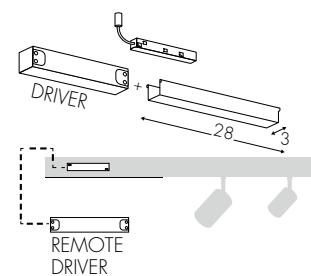

KIT di Alimentazione ON/OFF KIT ON/OFF Driver - KIT ON/OFF Netzteil

9074GB48

Kit driver outside 150W - 48V DC + cover
+ connettore ON/OFF

Driver kit outside 150W 48VDC + cover
+ ON/OFF connector

Treibersatz außen 150W - 48V DC + Abdeckung
+ ON/OFF-Anschluss

A Alimentatore incluso in remoto - Included Power Supply in remote - Fernspeisung enthalten

configurazione standard: / basic configuration: / Standard Konfiguration: