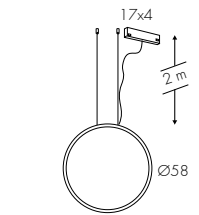

configurazione standard: / basic configuration: / Standard Konfiguration:

E2 Opale - Opal ☐ B 3000K ☐ BV

T068O48BVE2B 39W 2680lm* - 48V DC

T068E48BVE2B 49W 3440lm - 48V DC

☐ NE

configurazione standard: / basic configuration: / Standard Konfiguration:

E2 Opale - Opal ☐ B 3000K ☐

T068B48BVE2B 49W 3440lm - 48V DC

T068C48BVE2B 66W 5630lm - 48V DC

C02F Servizio di accensione differenziata
Alternate Lighting Activation Service
Dienst für differenziertes Einschalten

☐ NE

✗ Alimentatore non incluso - Power Supply not included - Netzteile nicht enthalten

* 2680lm effettivi - effective - effektive con - with - mit **E2**

Configura Configure / Konfigurieren
www.teamitaliailluminazione.it

Per **configurazioni custom** consultare il nostro sito.
For **bespoke custom configurations**, please refer to our website.
Für **Sonderanfertigungen** besuchen Sie unsere Website.