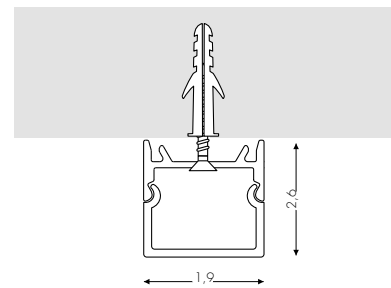

STRIPIED NOT INCLUDED

SERVIZIO SU MISURA

001001A

Taglio Profilo - Cut service

configurazione standard: / basic configuration: / Standard Konfiguration: