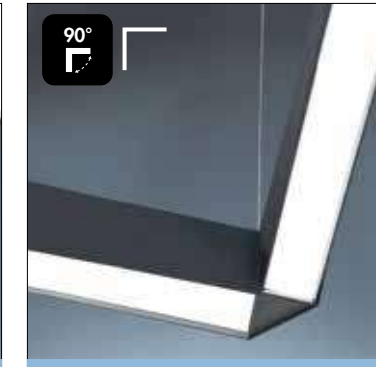

Onda modulare 54
giunto "L" 90°
90° "L" joint - 90°-"L"-Verbinder