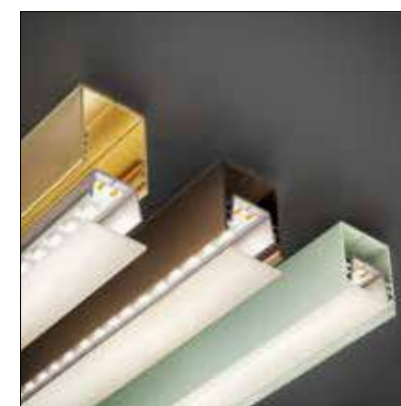

## 3092Z0 - PLAFONE MID

BV NE

- 3092Z0MT1 profilo/profile 100 cm - (NO LED)
- 3092Z0MT2 profilo/profile 200 cm - (NO LED)
- 3092Z0MT3 profilo/profile 200 cm - (NO LED)

- E2 Opale - Opal
- E19 Satinato - Frosted - Satiniert