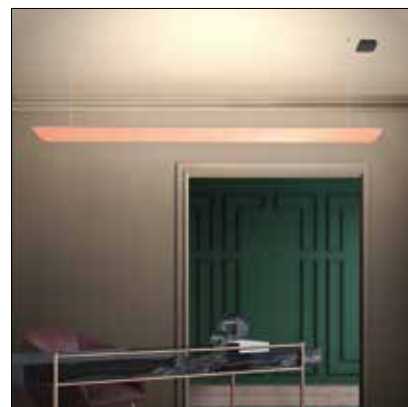

configurazione standard: / basic configuration: / Standard Konfiguration:

E28 Satinato
Frosted - Satinert BV

● B 3000K □

1055BOFBVE28B 35W 4000lm* - 220V
1055BDMBVE28B DALI (Push) 35W 4000lm - 220V

1055EOFBVE28B 63W 7050lm - 220V
1055EDMBVE28B DALI (Push) 63W 7050lm - 220V

1055GOFBVE28B 90W 10100lm - 220V
1055GDMBVE28B DALI (Push) 90W 10100lm - 220V