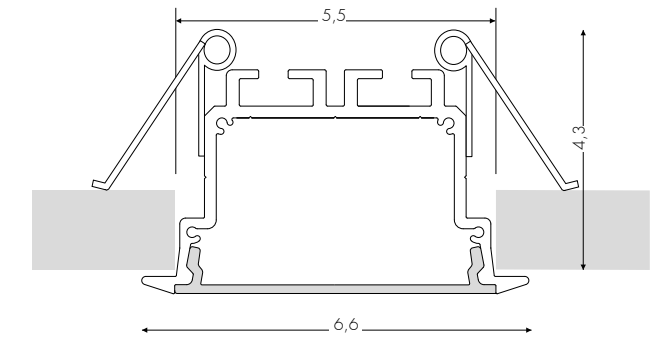

4010L - INCASSO CON CORNICE L

- **4010LZOMT1** profilo/profile 100 cm (NO LED)
- **4010LZOMT2** profilo/profile 200 cm (NO LED)
- **4010LZOMT25** profilo/profile 250 cm (NO LED)

- E2 Opale - Opal
- E19 Prismaticizzato - Prismatic - Prismatisch
- ✗ Led non incluso - Led not included - Led nicht inbegriffen
- ✗ Alimentatore non incluso - Power Supply not included - Netzteile nicht inbegriffen