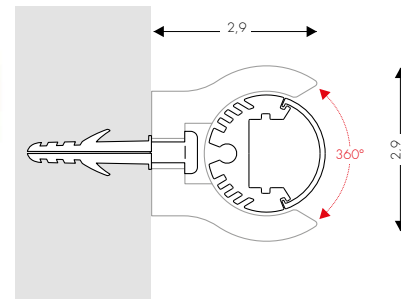

STRIPLED NOT INCLUDED

SERVIZIO SU MISURA

001001A

Taglio Profilo - Cut service

configurazione standard: / basic configuration: / Standard Konfiguration: