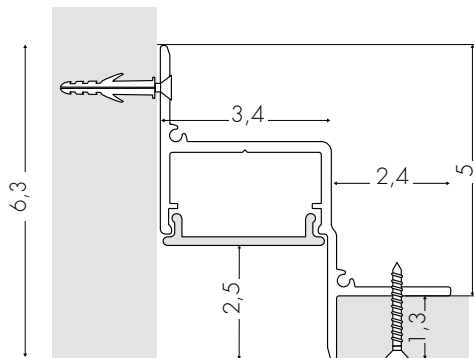

4010HTS

coppia di testate (non incluse)
Kit of end-caps (not included)
Endkappe (nicht enthalten)

STRIPLED AND
CAPS
NOT INCLUDED

SERVIZIO SU MISURA

001001A

Taglio Profilo - Cut service

configurazione standard: / basic configuration: / Standard Konfiguration:

BV NE AL

2102D - VELETTA DELTA

2102ZOMT1
2102ZOMT2

profilo/profile 100 cm (NO LED)
profilo/profile 200 cm (NO LED)

E2 Opale - Opal

Led non incluso - Led not included - Led nicht inbegriffen
 Alimentatore non incluso - Power Supply not included - Netzteile nicht inbegriffen

superfice verniciabile - paintable surface - Lackierfähige Oberfläche

Finiture custom disponibili (verniciatura speciale a liquido)
Custom finishes available (special liquid coating)
Maßgeschneiderte Oberflächen erhältlich (spezielle Flüssiglackierung)

OV RV BR SV BY OC BF PL