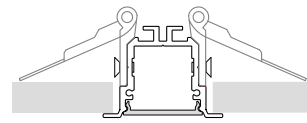

## 4010M - INCASSO CON CORNICE M

- 4010MZOMT1** profilo/profile 100 cm (NO LED)
- 4010MZOMT2** profilo/profile 200 cm (NO LED)
- 4010MZOMT25** profilo/profile 250 cm (NO LED)

- E2 Opale - Opal
- E19 Prismaticizzato - Prismatic - Prismatisch
- ✗ Led non incluso - Led not included - Led nicht inbegriffen
- ✗ Alimentatore non incluso - Power Supply not included - Netzteile nicht inbegriffen