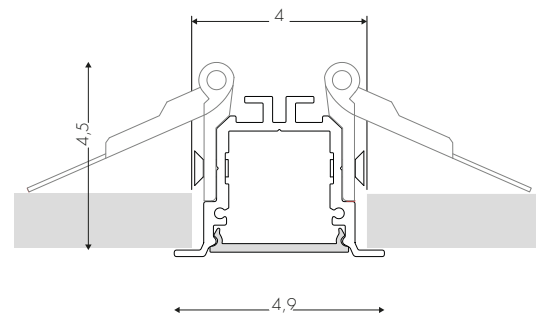

## 4010M - INCASSO CON CORNICE M

- 4010MZOMT1** profilo/profile 100 cm (NO LED)
- 4010MZOMT2** profilo/profile 200 cm (NO LED)
- 4010MZOMT25** profilo/profile 250 cm (NO LED)

- E2 Opale - Opal
- E19 Prismaticizzato - Prismatic - Prismatisch
- ✗ Led non incluso - Led not included - Led nicht inbegriffen
- ✗ Alimentatore non incluso - Power Supply not included - Netzteile nicht inbegriffen