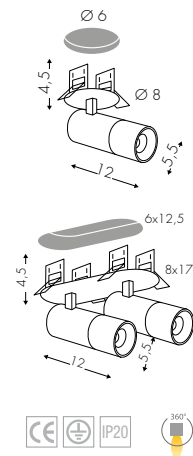

configurazione standard: / basic configuration: / Standard Konfiguration:

GU10		BV ☐
4044DBV	GU10 max 1x7W LED - 220V	
4044EBV	GU10 max 2x7W LED - 220V	
GU10 NOT INCLUDED		NE ☐