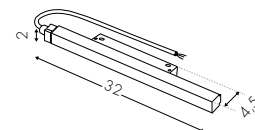

ALIMENTATORI ON/OFF INTEGRATI Integrated ON/OFF power supplies - Integrierte ON/OFF-Stromversorgungen

9074R

Driver 100W 48V DC