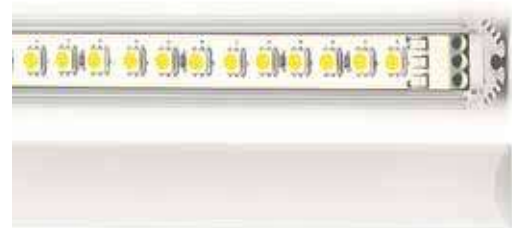

Accessori inclusi
Accessories included
Einschließlich Zubehör