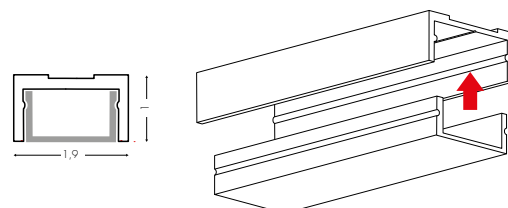

3010F - BASIC

BV NE AL

- 3010FZ0MT1 profilo/profile 100 cm (NO LED)
- 3010FZ0MT2 profilo/profile 200 cm (NO LED)
- 3010FZ0MT3 profilo/profile 300 cm (NO LED)

- E2 Opale - Opal
- E28 Satinato - Frosted - Satiniert

- ✗ Led non incluso - Led not included - Led nicht inbegriffen
- ✗ Alimentatore non incluso - Power Supply not included - Netzteile nicht inbegriffen
- Testate incluse - Caps included - Inklusive Kappen

👉 **Finiture custom disponibili (verniciatura speciale a liquido)**
Custom finishes available (special liquid coating)
Maßgeschneiderte Oberflächen erhältlich (spezielle Flüssiglackierung)

OV RV BR SV BY OC BF PL

STRIPLED NOT INCLUDED

SERVIZIO SU MISURA

001001A

Taglio Profilo - Cut service

DIMMERS pag. 210
STRIP/ROLLE LED pag. 226-227
DRIVERS pag. 228-229
ROSONI/ROSETTES/ROSETTEN pag. 232-233

configurazione standard: / basic configuration: / Standard Konfiguration: