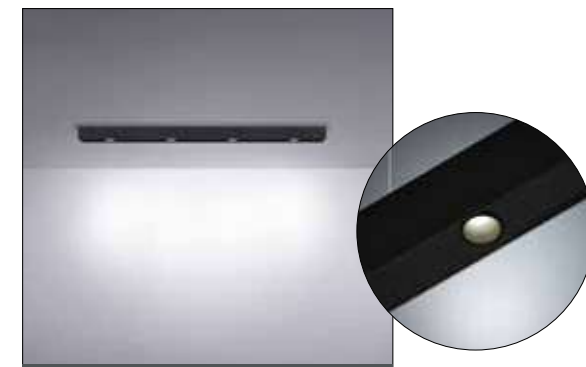

**Mirò**  
downlight (1-10mt) **80**

L5,5xH8,5cm

**Mirò** orientabile spotlight  
2x7W/3x7W/4x7W  
(L197/L225/L253 cm) Adjustable - Schwenkbar **81**

**Mirò**  
darklight (L56/L84/L120 cm) **82**

**Mirò**  
darklight tutta luce (L56/L84/L120cm)  
Full-light darklight fixture - Volllicht-Darklight-Leuchte **82**