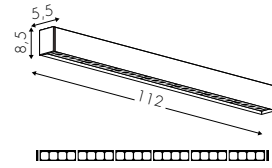

configurazione standard: / basic configuration: / Standard Konfiguration:

Ottica
Optic - Optik UGR17 ● B 3000K   BV

3111BOFBVE17B 35W 3540lm* - 220V
3111BDMBVE17B DALI (Push) 35W 3540lm - 220V

3111COFBVE17B 44W 4425lm - 220V
3111CDMBVE17B DALI (Push) 44W 4425lm - 220V

3111DOFBVE17B 53W 5310lm - 220V
3111DDMBVE17B DALI (Push) 53W 5310lm - 220V

3111EOFBVE17B 62W 6195lm - 220V
3111EDMBVE17B DALI (Push) 62W 6195lm - 220V

3111FOFBVE17B 70W 7080lm - 220V
3111FDMBVE17B DALI (Push) 70W 7080lm - 220V

3111GOFBVE17B 79W 7965lm - 220V
3111GDMBVE17B DALI (Push) 79W 7965lm - 220V

3111HOFBVE17B 88W 7525lm - 220V
3111HDMBVE17B DALI (Push) 88W 7525lm - 220V

3110BOFBVE17B 3x6,5W 3x760lm
3110BDMBVE17B DALI (Push) - 3x6,5W 3x760lm - 220V

3110EOFBVE17B 5x6,5W 5x760lm - 220V
3110EDMBVE17B DALI (Push) - 5x6,5W 5x760lm - 220V

STANDARD: Stand-Alone
CUSTOM: Composizione/composition/Komposition

C 4000K

NE

A Alimentatore Incorporato - Incorporated Power Supply - Eingebautes Netzteil

* 3540lm effettivi - effective - effektive con - with - mit UGR 17

Configura Configure / Konfigurieren
www.teamitaliailluminazione.it

Per **configurazioni custom** consultare il nostro sito.
For **bespoke custom configurations**, please refer to our website.
Für **Sonderanfertigungen** besuchen Sie unsere Website.