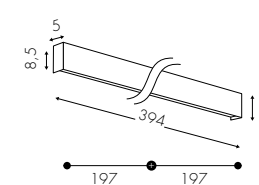

configurazione standard: / basic configuration: / Standard Konfiguration:

E2 Opale - Opal	B 3000K	
2030LOFBVE2B 2030LDMBVE2B	88W 9140lm+88W 9140lm* - 220V DALI(Push) 88W 9140lm+88W 9140lm - 220V	
2030MOFBVE2B 2030MDMBVE2B	112W 11640lm+112W 11640lm - 220V DALI(Push) 112W 11640lm+112W 11640lm - 220V	
2030NOFBVE2B 2030NDMBVE2B	126W 13000lm+126W 13000lm - 220V DALI(Push) 126W 13000lm+126W 13000lm - 220V	
2030OOFBVE2B 2030ODMBVE2B	151W 15640lm+151W 15640lm - 220V DALI(Push) 151W 15640lm+151W 15640lm - 220V	
2030POFBVE2B 2030PDMBVE2B	175W 18140lm+175W 18140lm - 220V DALI(Push) 175W 18140lm+175W 18140lm - 220V	
2030QOFBVE2B 2030QDMBVE2B	189W 19500lm+189W 19500lm - 220V DALI(Push) 189W 19500lm+189W 19500lm - 220V	
2030ROFBVE2B 2030RDMBVE2B	224W 23280lm+224W 23280lm - 220V DALI(Push) 224W 23280lm+224W 23280lm - 220V	

A 2700K **C** 4000K

NE

Alimentatore Incorporato - Incorporated Power Supply - Eingebautes Netzteil

* 3960m effettivi - effective - effektive con - with - mit **E2**

Configura Configure / Konfigurieren
www.teamitaliailluminazione.it

Per **configurazioni custom** consultare il nostro sito.
For **bespoke custom configurations**, please refer to our website.
Für **Sonderanfertigungen** besuchen Sie unsere Website.

A 2700K **C** 4000K

NE

Alimentatore Incorporato - Incorporated Power Supply - Eingebautes Netzteil

* 9140lm effettivi - effective - effektive con - with - mit **E2**

Configura Configure / Konfigurieren
www.teamitaliailluminazione.it

Per **configurazioni custom** consultare il nostro sito.
For **bespoke custom configurations**, please refer to our website.
Für **Sonderanfertigungen** besuchen Sie unsere Website.