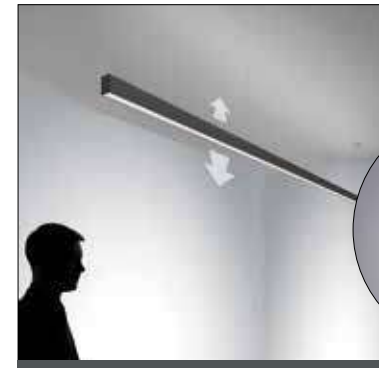

**Mirò**  
up+downlight (1-10m)

L5,5xH8,5cm  
220V

**Mirò**  
darklight (L56/L84/L120cm)

**Mirò**  
darklight tutta luce (L56/L84/L120cm)  
Fulllight darklight fixture - Volllicht-Darklight-Leuchte

**Mirò**  
orientabile spotlight 2x7W/3x7W/4x7W  
Adjustable spotlight - Schwenkbar spotlight