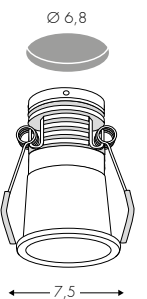

4017UBV36B	Max 9W 860lm - 300mA 30V	
Alimentatore - Power supply - Netzteile		
AE006R	Driver CC OnOff IP20 (x1 art. 4017U) (foro Ø49mm)	
AE008G	Driver CC Triac IP20 (x1 art. 4017U) (foro Ø59mm)	
AE007E	Driver CC Dali (Push) IP20 (x1 art. 4017U) (foro Ø52mm)	
4017VBV36B	Max 13,5W 1290lm - 300mA 45V	
Alimentatore - Power supply - Netzteile		
AE006R	Driver CC OnOff IP20 (x1 art. 4017V) (foro Ø49mm)	
AE008F	Driver CC TRIAC IP20 (x1 art. 1 art. 4017V) (foro Ø47mm)	
AE007F	Driver CC Dali IP20 (x1 art. 4017V) (Foro Ø49mm)	

DRIVER NOT INCLUDED

☐ A 2700K	☐ C 4000K	☐ NE

Alimentatore non incluso - Power Supply not included - Netzteile nicht inbegriffen

* 280lm effettivi - effective - effektive con - with - mit 36°