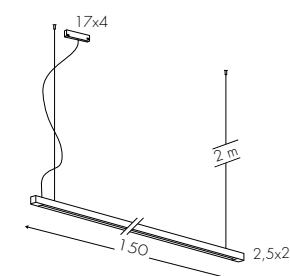

configurazione standard: / basic configuration: / Standard Konfiguration:

E19 Prismatizzato - Prism ☐ B 3000K ☐ BV
T021A48BVE19B 27W 2320lm* + 5W 425lm - 48V DC