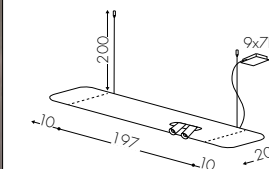

E28 Satinato - Frosted - Satinert
24° Ottica - Optic - Optik BV

● B 3000K □

1056BS1OFBVE28B 35W 4000lm* + 1x7W 1x680lm - 220V
1056BS1DMBVE28B DALI (Push) 35W 4000lm + 1x7W 1x680lm - 220V

1056ES2OFBVE28B 63W 7050lm + 2x7W 2x680lm - 220V
1056ES2DMBVE28B DALI (Push) 63W 7050lm + 2x7W 2x680lm - 220V

1056GS4OFBVE28B 90W 10100lm + 4x7W 4x680lm - 220V
1056GS4DMBVE28B DALI (Push) 90W 10100lm + 4x7W 4x680lm - 220V

Testate incluse - Headers included - Inklusive Header

● A 2700K NE

configurazione standard: / basic configuration: / Standard Konfiguration: