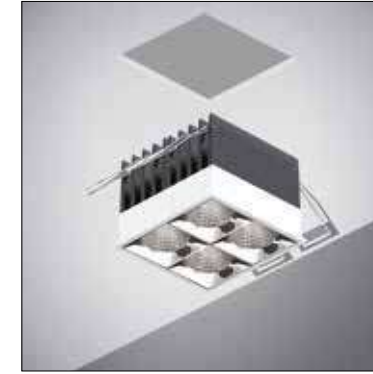

Task L8x8 - 18W 141
downlight cartongesso
downlight Plasterboard - downlight Gipskarton