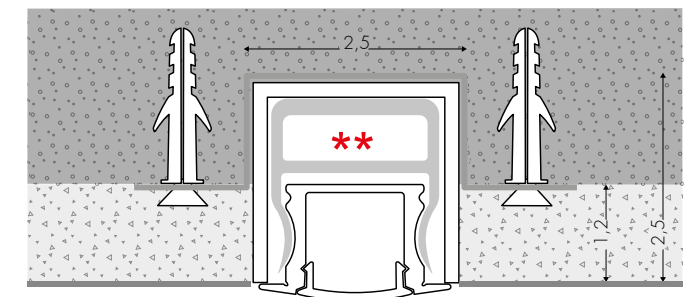

4010C - INCASSO CON CORNICE C

BV AL
□ □

- 4010CZ0MT1 profilo/profile 100 cm (NO LED)
- 4010CZ0MT2 profilo/profile 200 cm (NO LED)
- 4010CZ0MT25 profilo/profile 250 cm (NO LED)

- E2 Opale - Opal
- E28 Satinato - Frosted - Satiniert

- ✗ Led non incluso - Led not included - Led nicht inbegriffen
- ✗ Alimentatore non incluso - Power Supply not included - Netzteile nicht inbegriffen

🔧 superfice verniciabile - paintable surface - Lackierfähige Oberfläche

INSTALLAZIONE MURATURA