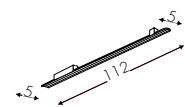

configurazione standard: / basic configuration: / Standard Konfiguration: